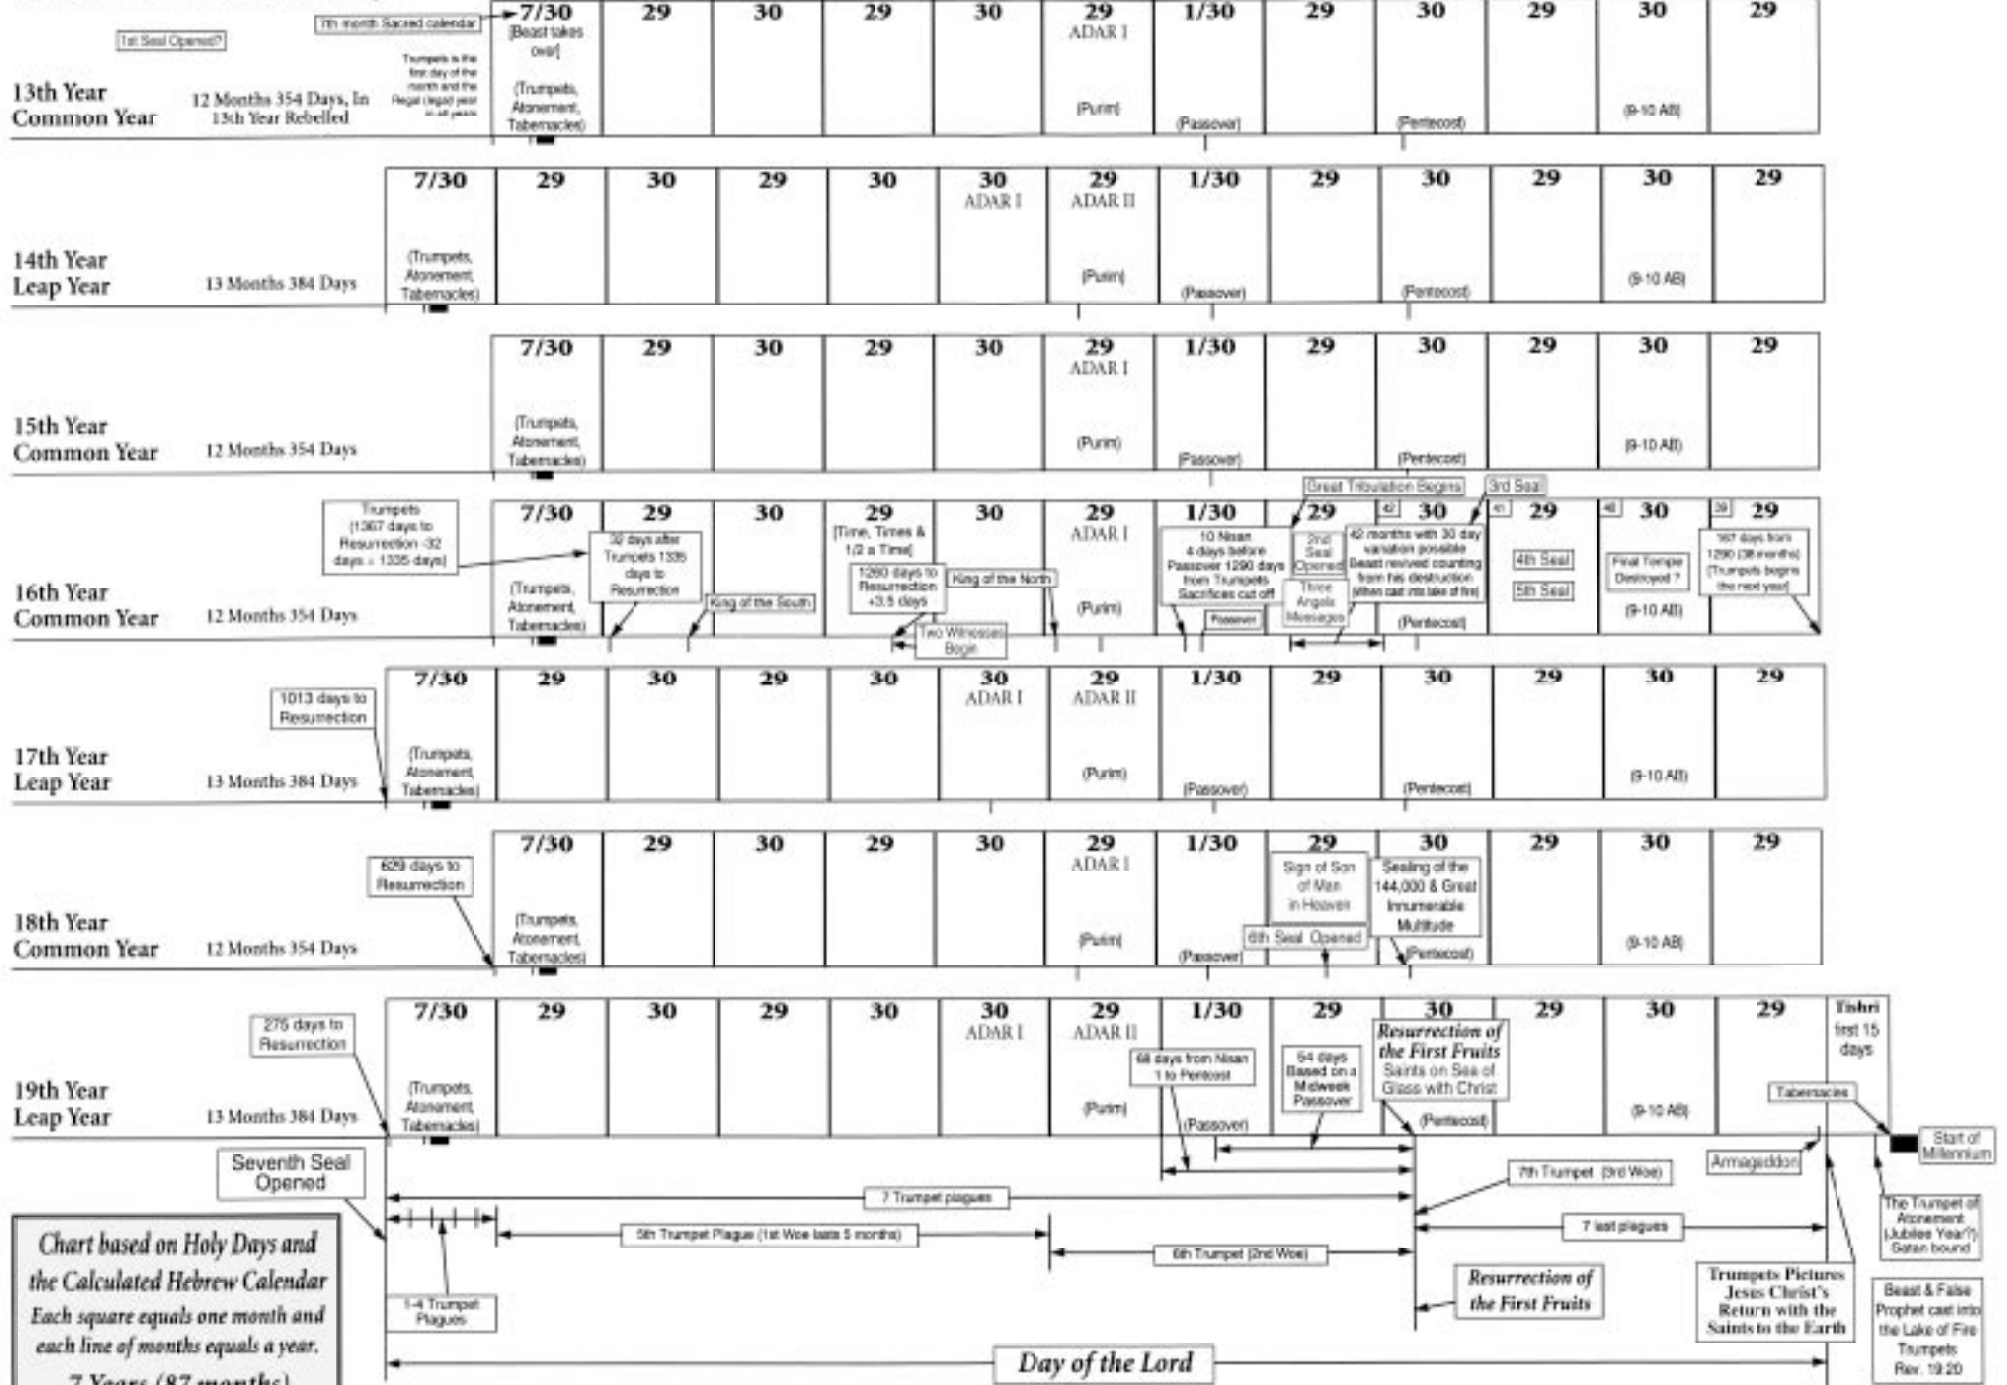

CALCULATED HEBREW CALENDAR

To be used with Revelation #3 Tape

Chart based on Holy Days and the Calculated Hebrew Calendar
 Each square equals one month and each line of months equals a year.
 7 Years (87 months)

Beast & False Prophet cast into the Lake of Fire
 Trumpets Rev. 19:20